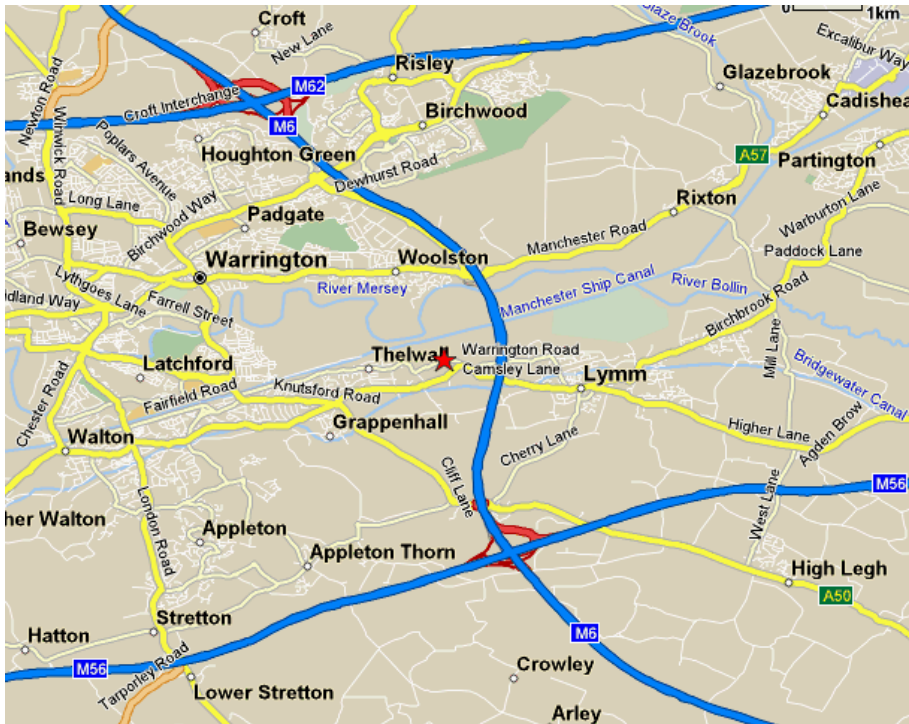

Directions to DriveWorks Ltd

**The Barley Store
Laskey Farm
Laskey Lane
Thelwall
WA4 2TF**

Tel 01925 757585

By Rail

Closest - Warrington
15 mins by Taxi

By Air

Manchester Airport
Take M56 West

Travelling from East or West on M62 or M56 head for M6 then see below

Travelling North on M6 - Exit at Junction 20

1. Merge onto CLIFF LANE/A50 via **EXIT 20** on the LEFT toward N Wales / Chester / Runcorn / Warrington South / LYMM. 1.2 Miles
2. Enter next roundabout and take 2nd exit onto A50. 1.6 Miles
3. At traffic lights (Spring Brook Pub) turn RIGHT onto Stockport Road/A56 1.2m
4. Turn SHARP LEFT onto LYMM ROAD/B5157. 0.2 Miles
5. Turn right into LASKEY LANE THELWALL, CHESHIRE, WA4 2TF
6. Enter Courtyard on left, The Barley Store is ahead of you - **Parking available**

Travelling South on M6 - Exit at Junction 20

1. Take the A50/B5158 exit, **EXIT 20**, on the LEFT towards Macclesfield / Warrington South / Lymm.
2. At roundabout take 4th exit onto A50. 1.6 Miles
3. Go over M6 and at next roundabout take 2nd exit onto A50. 1.6 Miles
4. At traffic lights (Spring Brook Pub) turn RIGHT onto Stockport Road/A56 1.2m
5. Turn SHARP LEFT onto LYMM ROAD/B5157 0.2 Miles
6. Turn right into LASKEY LANE THELWALL, CHESHIRE, WA4 2TF
7. Enter Courtyard on left, The Barley Store is ahead of you - **Parking available**

**The Barley Store, Laskey Farm, Laskey Lane, Thelwall, Cheshire WA4 2TF, UK
+44 1925 757585 www.driveworks.co.uk**